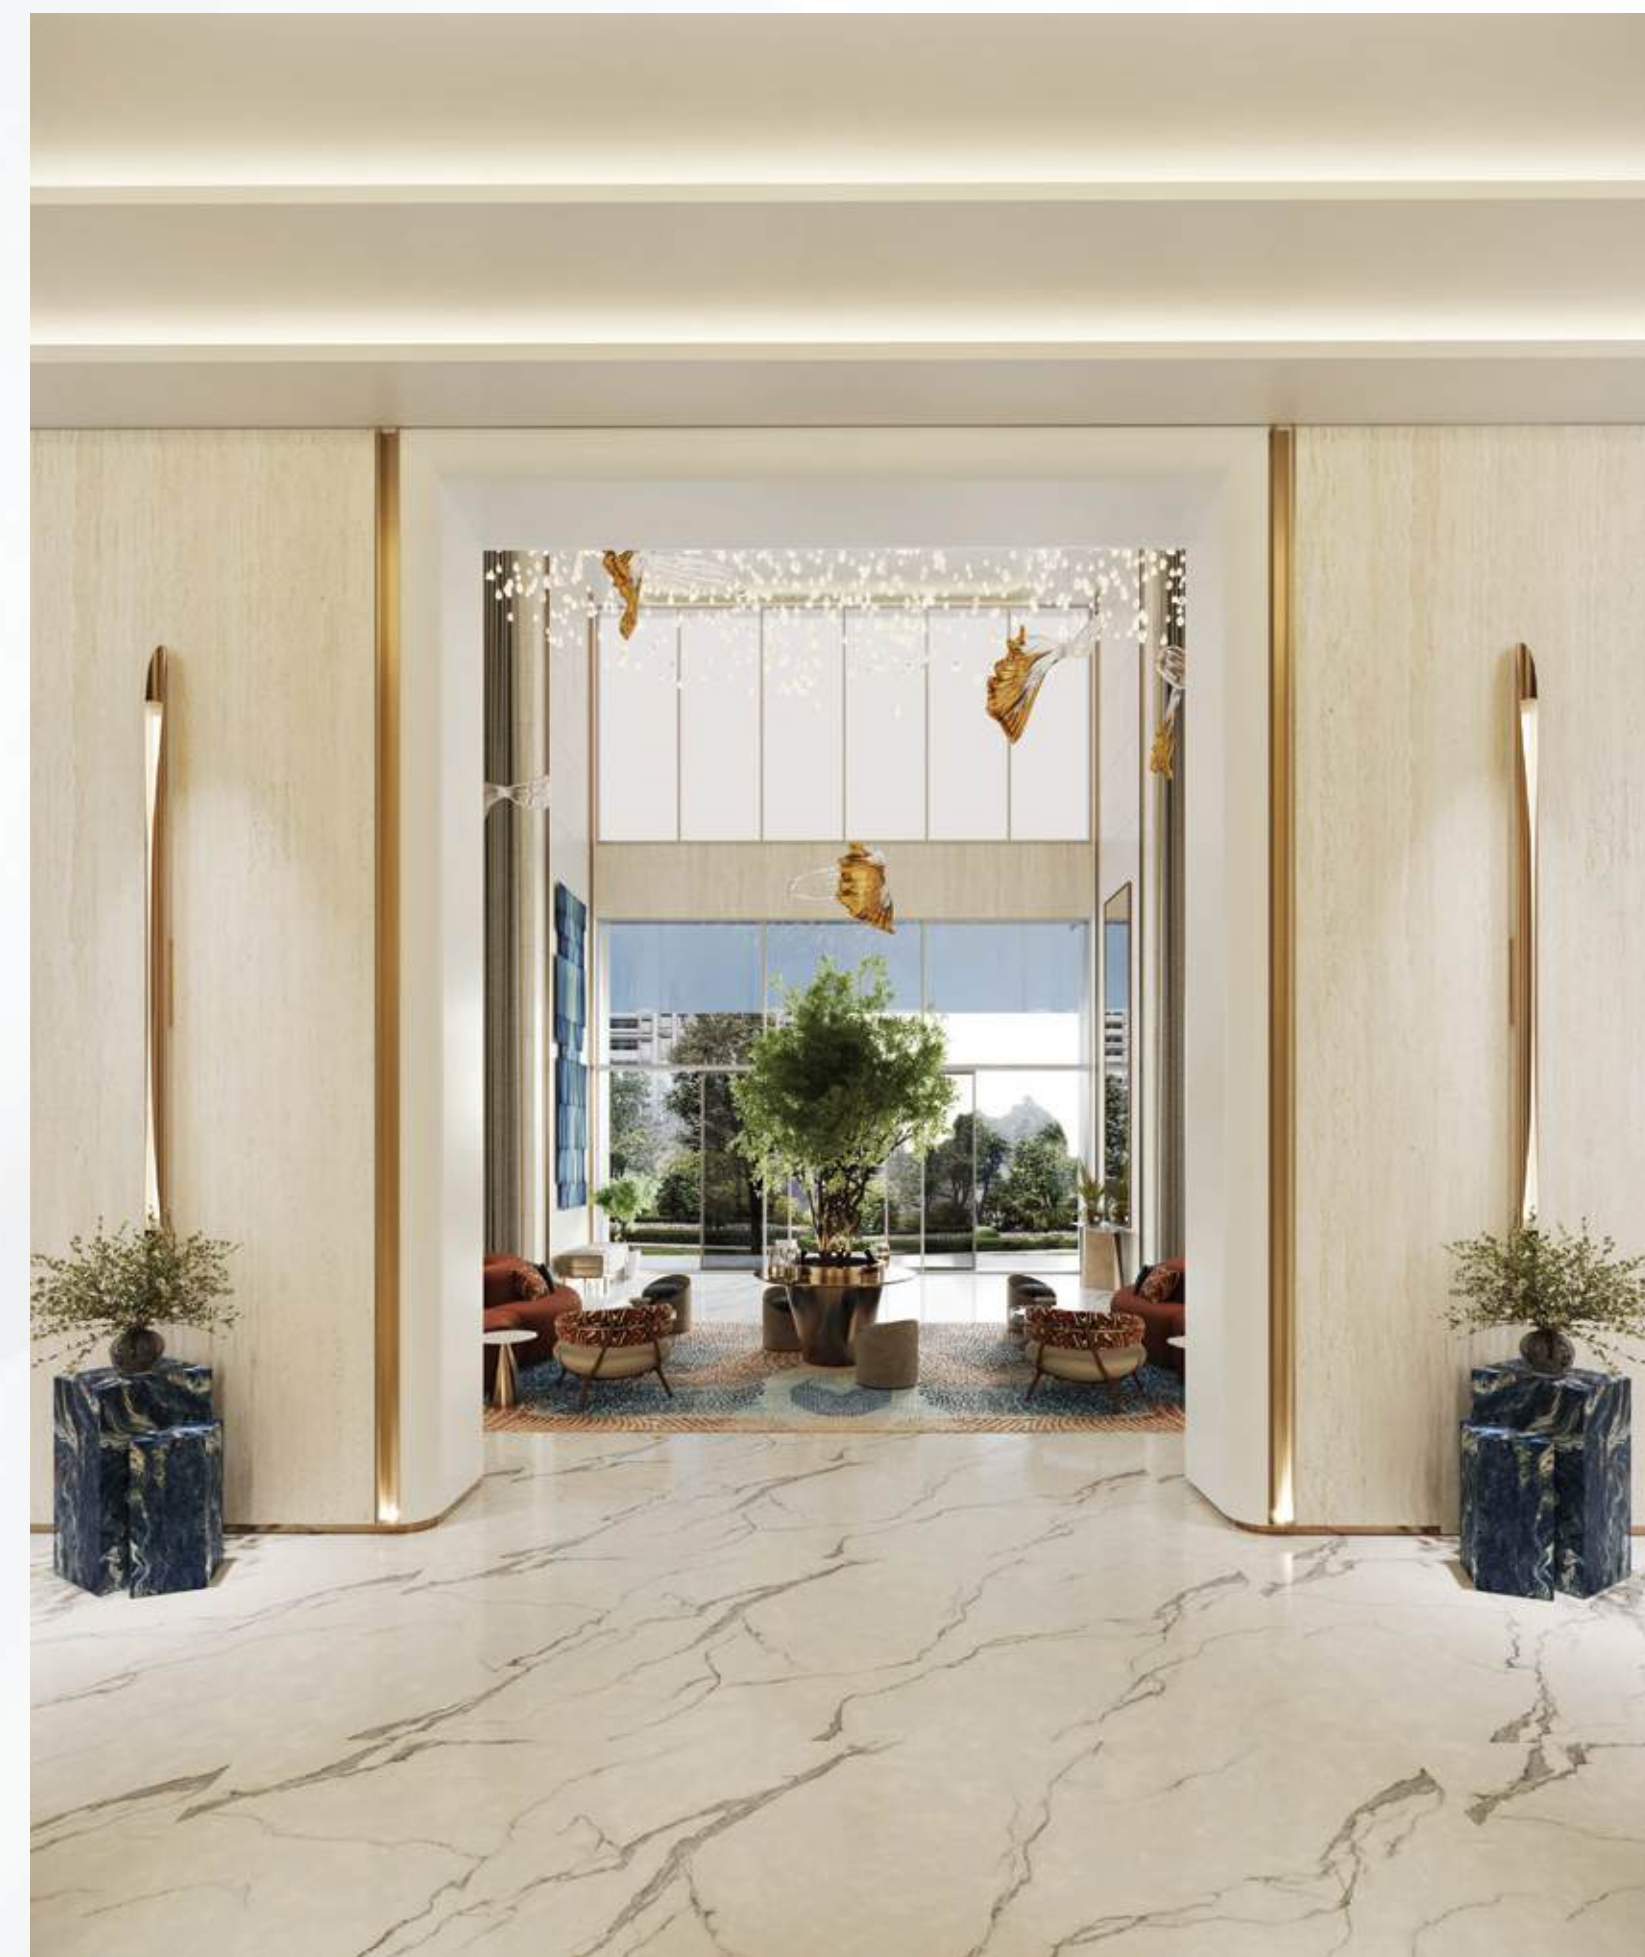

Miele

GISSI

Villeroy & Boch
1748

alexa

A ROYAL ENTRANCE

Experience the interiors of Beach Walk Grand 2 by Imtiaz, shaped by elegance and clarity. Each residence is fully furnished with custom-designed pieces, soft textures, and light-filled layouts, where every detail reflects a calm, contemporary sophistication made for modern coastal living.

AN INGRESS TO ELEVATED LIVING

*At Beach Walk Grand 2 by Imtiaz, every amenity is thoughtfully designed to enrich daily life.
The luxurious lobby welcomes with elegance and warmth, serving as an inviting hub to connect,
unwind, and embrace an elevated coastal lifestyle.*