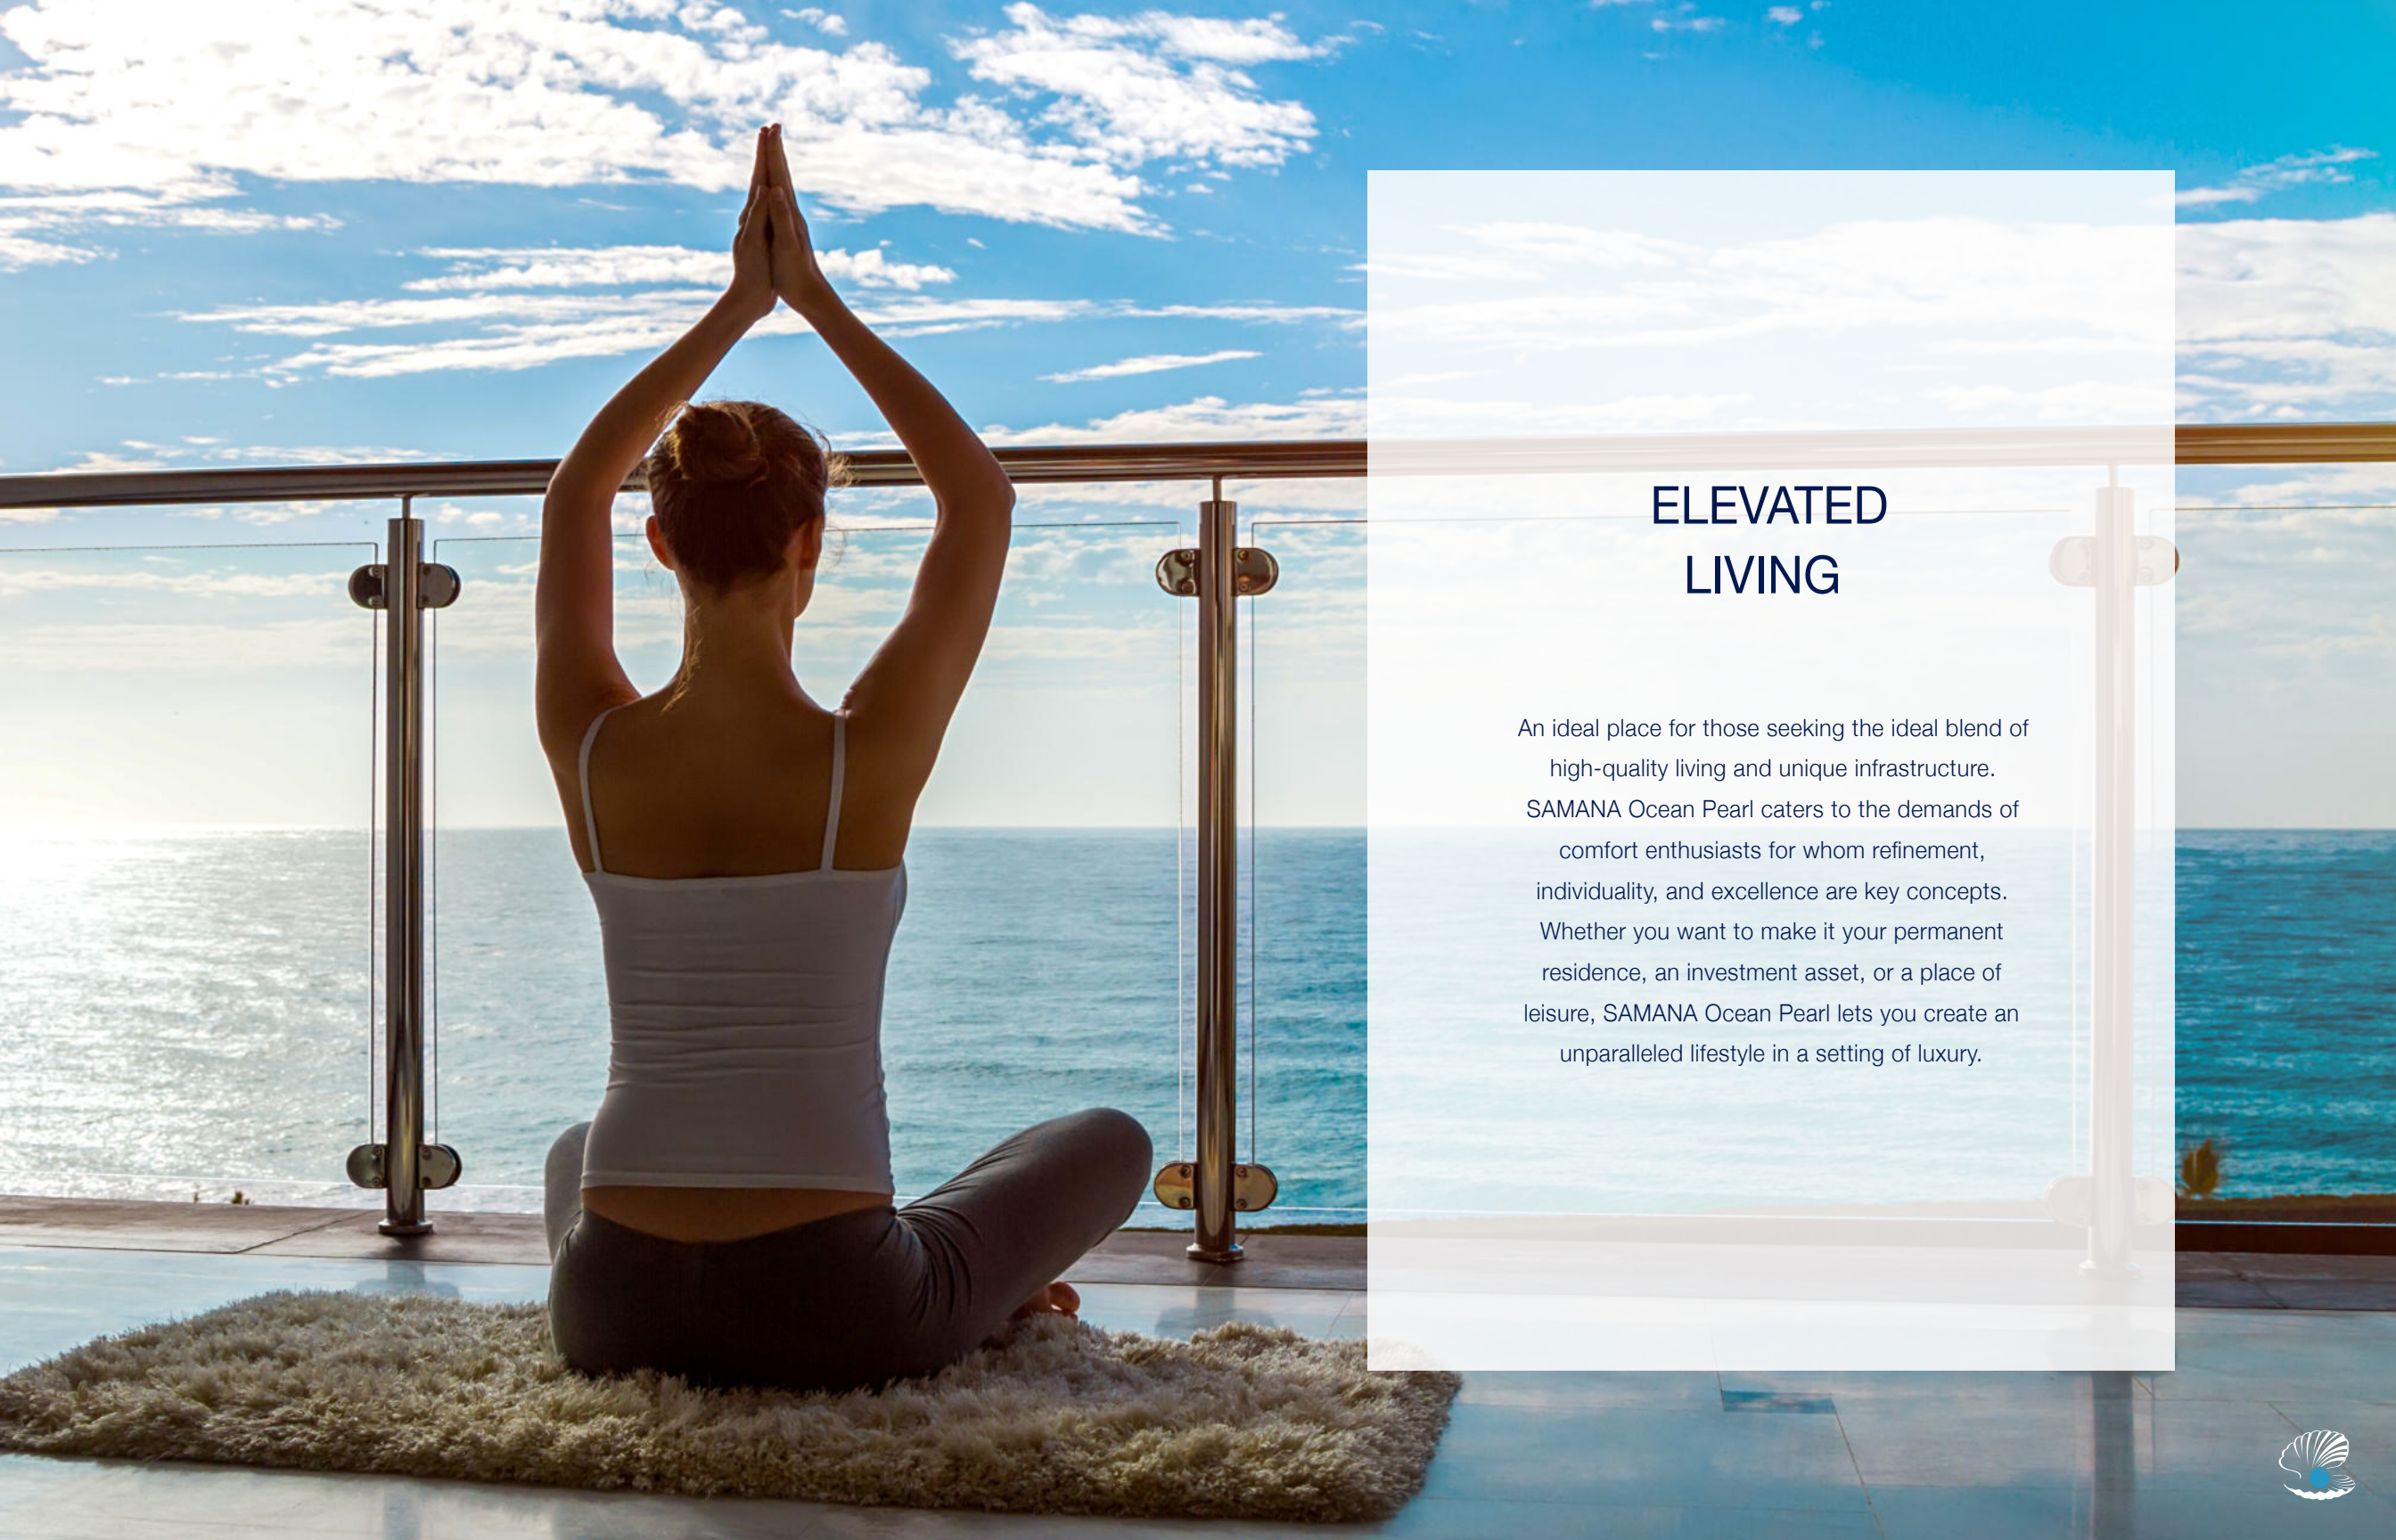

ELEVATED LIVING

An ideal place for those seeking the ideal blend of high-quality living and unique infrastructure. SAMANA Ocean Pearl caters to the demands of comfort enthusiasts for whom refinement, individuality, and excellence are key concepts. Whether you want to make it your permanent residence, an investment asset, or a place of leisure, SAMANA Ocean Pearl lets you create an unparalleled lifestyle in a setting of luxury.