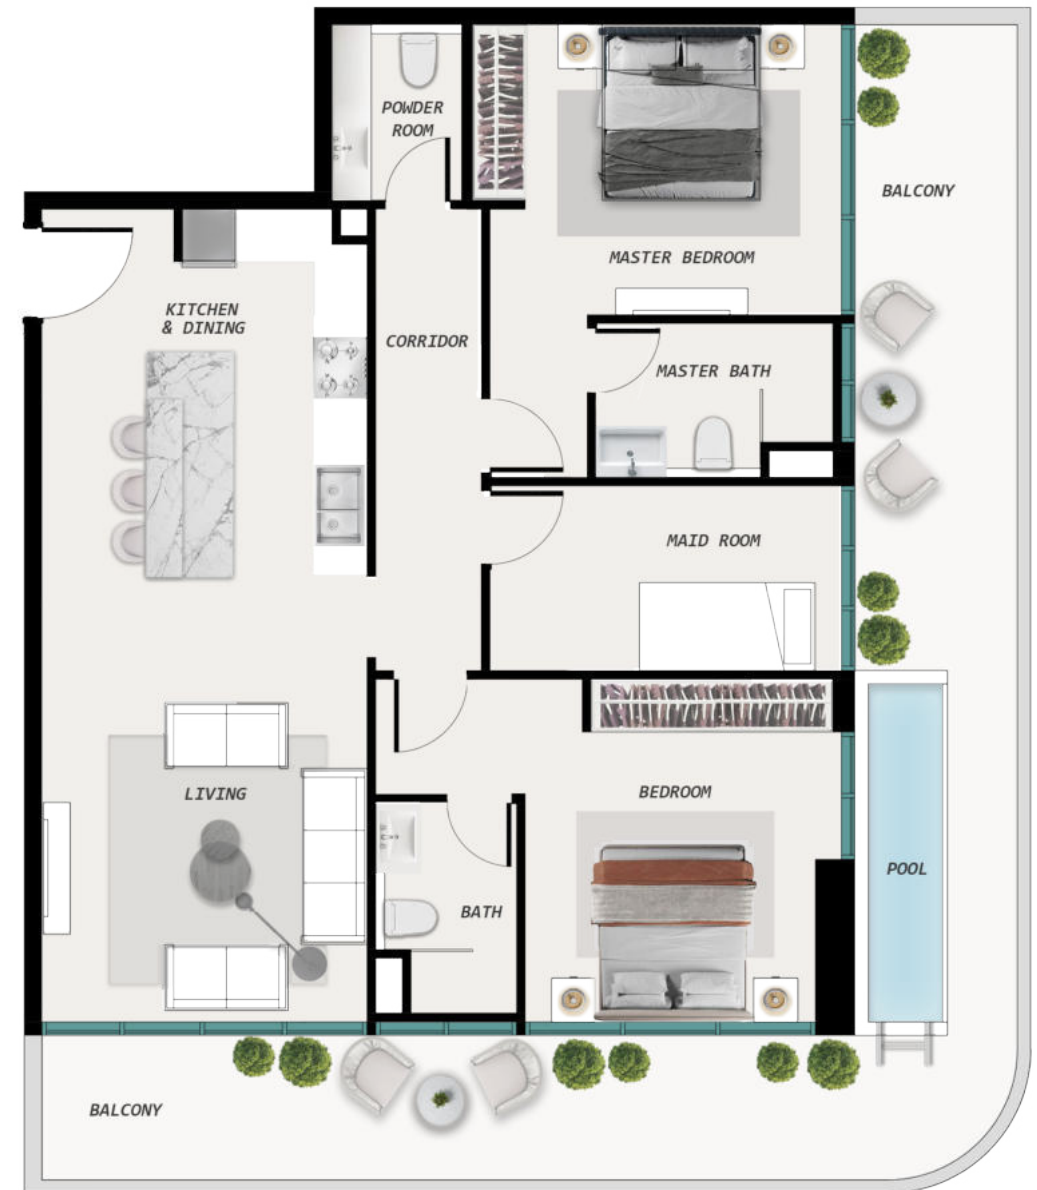

TWO BEDROOM WITH POOL