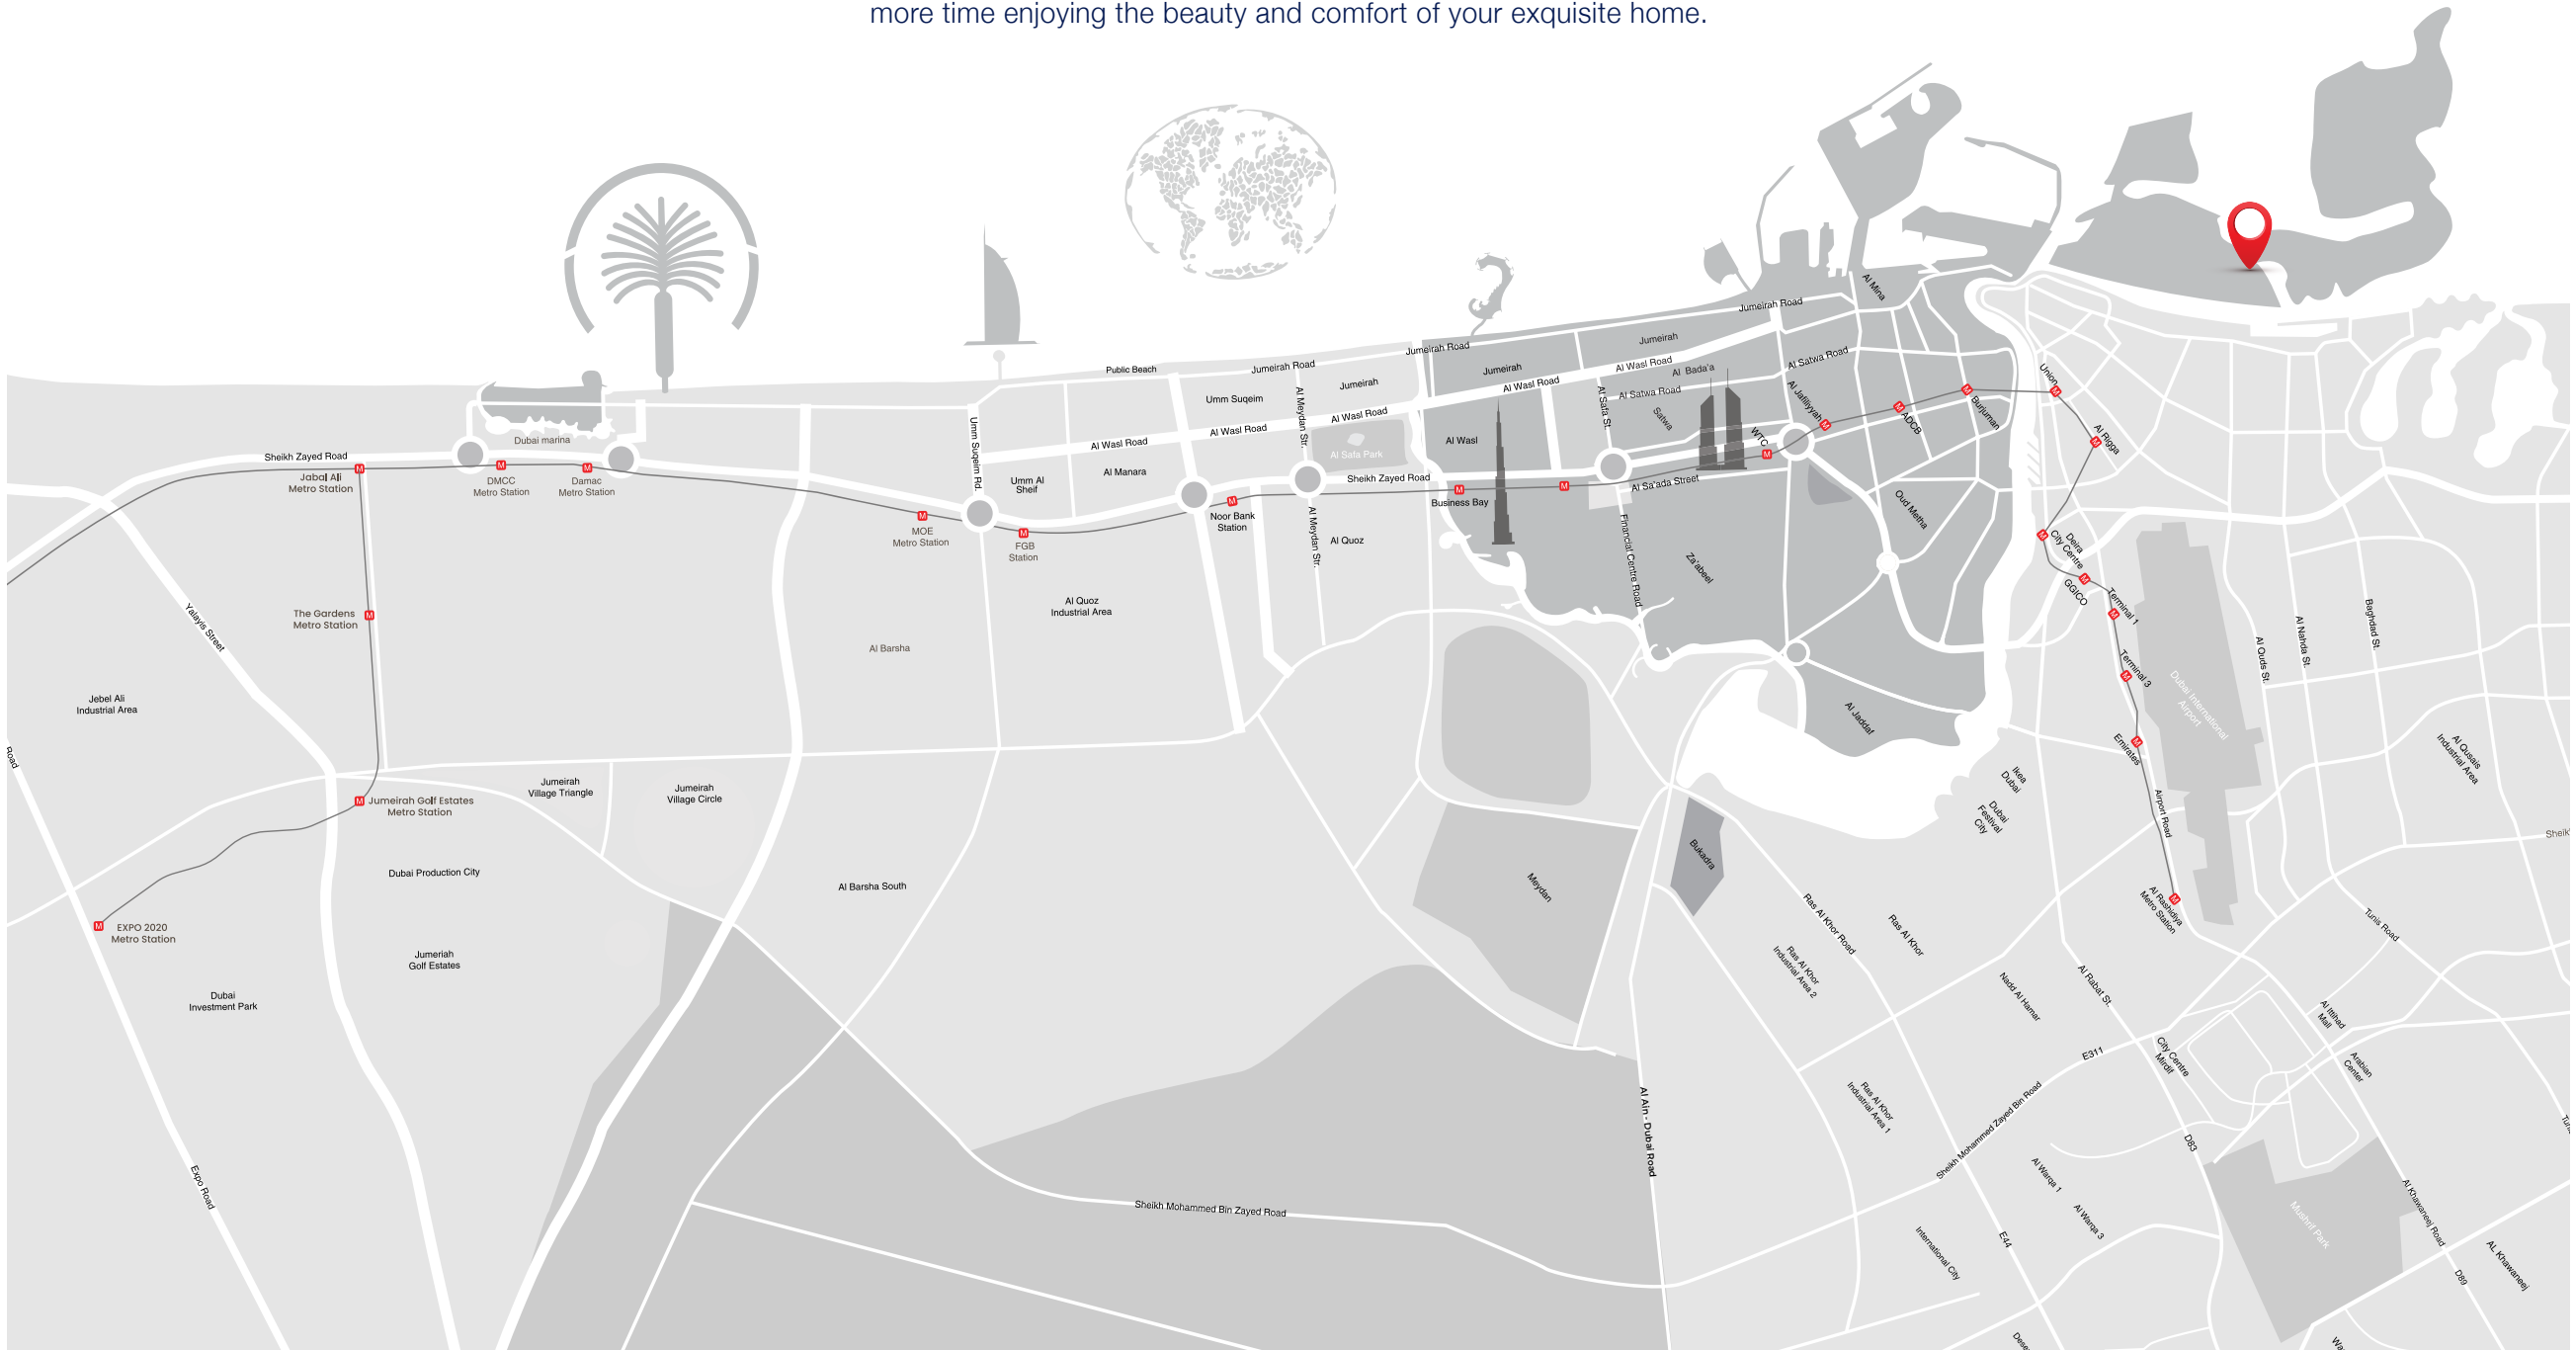

SEAMLESS CONNECTIVITY

Discover the perfect balance between serene waterfront living and the vibrant pulse of the city. SAMANA Ocean Pearl's prime location offers unparalleled accessibility to the most sought-after destinations.

5 – 10 min

Dubai Canal
Dubai Metro Route
Port Rashid

10 – 15 min

Dubai Creek
Deira
Deira Corniche Area

15 – 20 min

JBR The Walk
Al Mamzar Beach Park

20 – 25 min

Dubai International Airport
Dubai Gold Souq
Heritage Village

PERFECTLY POSITIONED

Nestled by the serene sea, yet just moments away from the city's prime areas, SAMANA Ocean Pearl ensures that you are never far from where you need to be. From bustling business districts to premier shopping destinations, or world-class dining and entertainment, every convenience is within your reach. Live the ease of connectivity that makes every journey effortless, allowing you to spend more time enjoying the beauty and comfort of your exquisite home.

TECHNOGYM

DIVE INTO THE ESSENCE OF TRANQUILITY

SAMANA Ocean Pearl, located on the prestigious Dubai Island, is a visionary residential project that redefines the concept of waterfront luxury. Seamlessly blending exquisite design, unparalleled amenities, and a prime waterfront location, SAMANA Ocean Pearl materializes your vision of a lifestyle marked with opulence and equanimity.