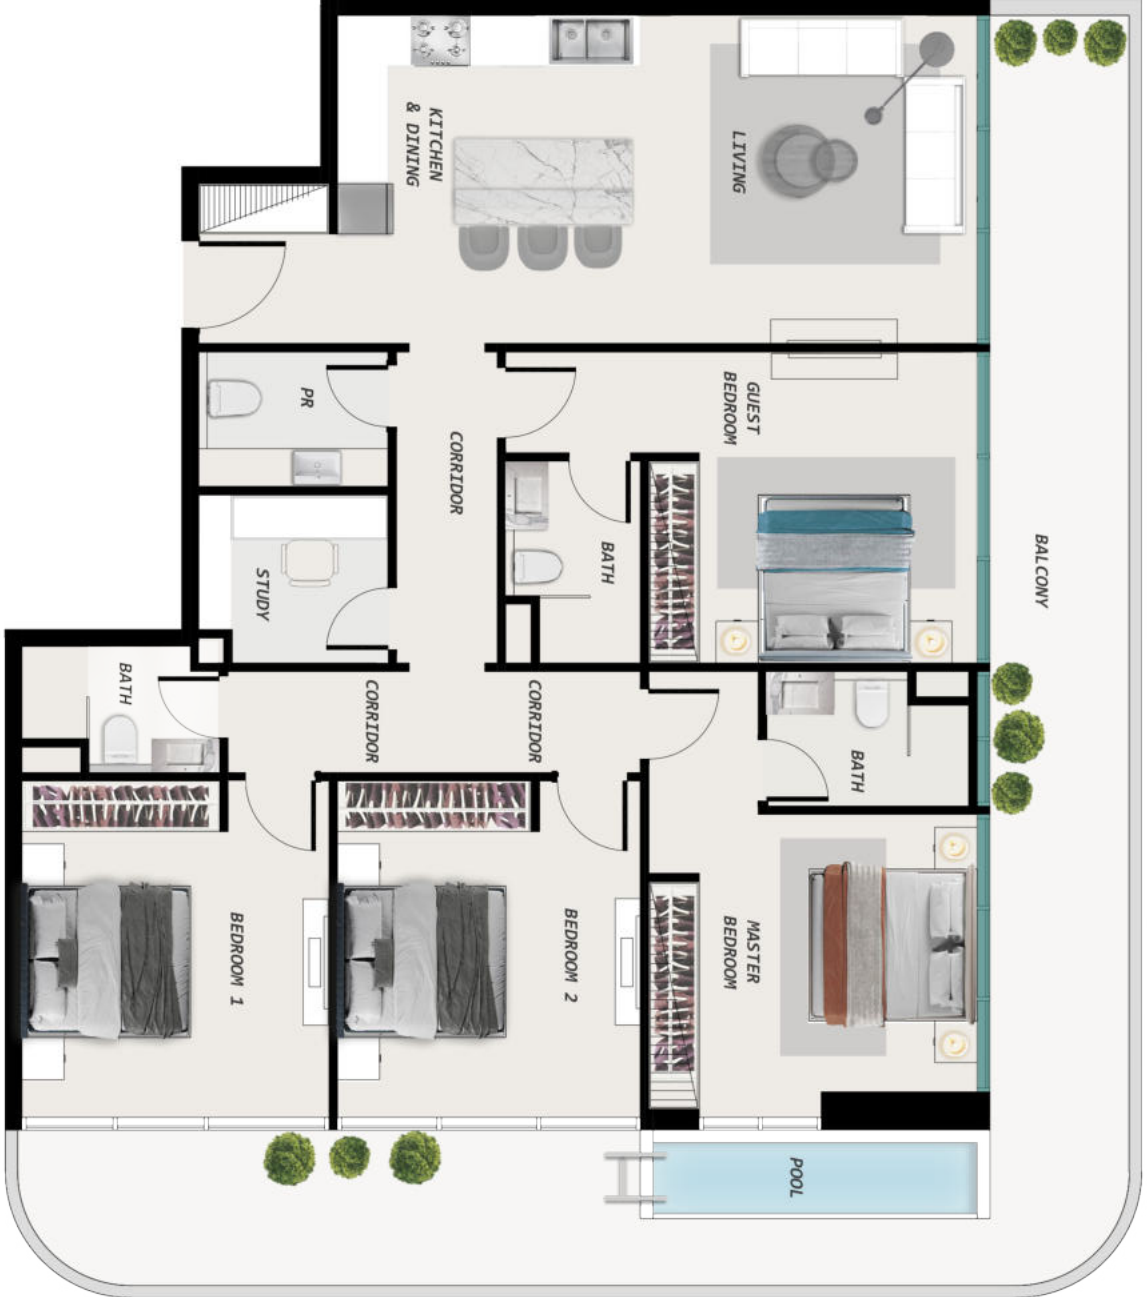

UNITS LAYOUT

A modern living room interior with a blue tint. The room features a light-colored sofa, a low-profile coffee table with a plant and books, and a large wall-mounted TV. To the left, there is a tall shelving unit with books and decorative items. In the background, a dining area with a table and chairs is visible. The overall aesthetic is clean and contemporary.

ONE BEDROOM WITH POOL

TWO BEDROOM WITH POOL

THREE BEDROOM WITHOUT POOL

FOUR BEDROOM WITH POOL

SAMANA

DEVELOPERS

+971 4 563 9510
info@samanadevelopers.com
www.samanadevelopers.com

4th Floor, Building 7,
Bay Square, Business Bay,
Dubai, United Arab Emirates